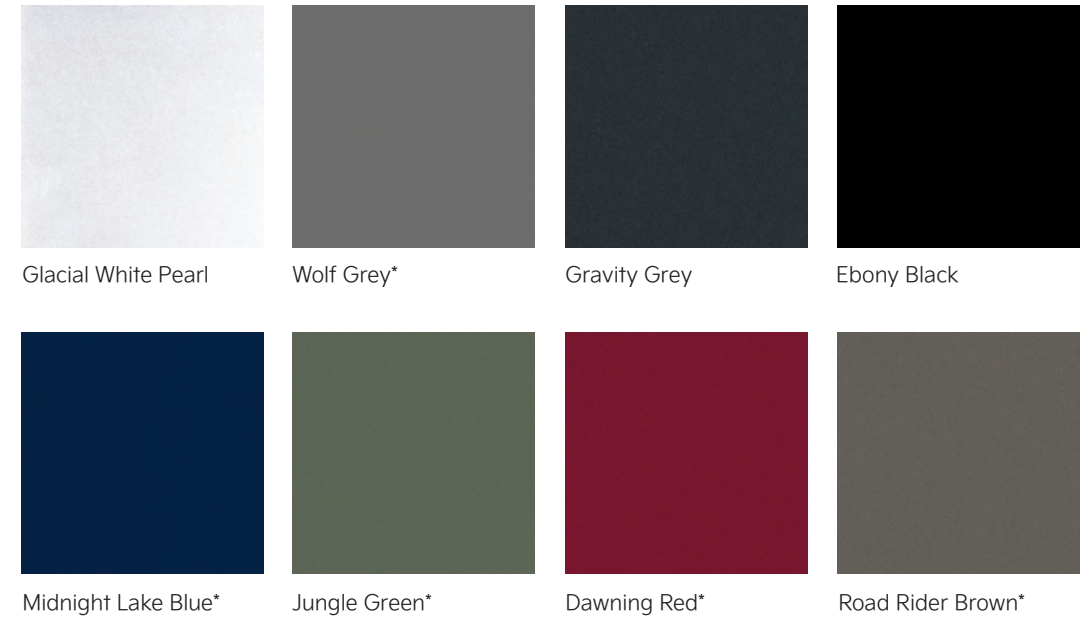

Specifications

Mechanical

	LX	EX, X-LINE, X-LINE LIMITED, X-PRO
Engine type	2.5L 4-cylinder GDI	2.5L Turbo 4-cylinder GDI
Horsepower	191 hp @ 6,100 rpm	281 hp @ 5,800 rpm
Torque	181 lb.ft. @ 4,000 rpm	311 lb.ft. @ 1,700 - 4,000 rpm
Transmission	8-speed automatic	8-speed wet-type dual clutch automatic
Drive type	All-wheel drive (AWD)	All-wheel drive (AWD)
Recommended fuel	Regular unleaded	Regular unleaded

Measurements

	LX, EX	X-LINE, X-LINE LIMITED	X-PRO
Maximum towing capacity¹²	2,000 lb	3,500 lb	4,500 lb
Fuel tank capacity	67 L	67 L	67 L
Cargo capacity (behind 1st row)	2,139 L (75.5 cu. ft.)	2,139 L (75.5 cu. ft.)	2,139 L (75.5 cu. ft.)
Cargo capacity (behind 2nd row)	1,090 - 1,274 L (38.5 - 45 cu. ft.)	1,090 - 1,274 L (38.5 - 45 cu. ft.)	1,090 - 1,274 L (38.5 - 45 cu. ft.)
Cargo capacity (behind 3rd row)	357 L (12.6 cu. ft.)	357 L (12.6 cu. ft.)	357 L (12.6 cu. ft.)

Fuel consumption

	LX	EX, X-LINE, X-LINE LIMITED, X-PRO
City / Highway (L/100km)	10.2 / 8.5	11.5 / 8.7

Please visit kia.ca for full vehicle specifications.

Exterior colours