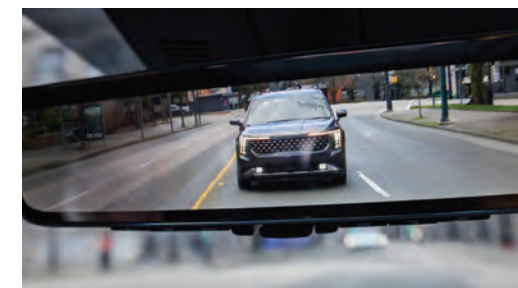

The new Sorento

Movement that inspires

Move in a new direction.

The 2024 Sorento is the perfect SUV for everyday dreams and momentous occasions. With enhanced styling, more standard features and more cutting-edge technologies than ever before, Sorento moves in a new direction.

Better technology for a better driving experience.

Sorento's available cabin tech is designed to enhance every aspect of your driving experience - from the panoramic digital display with individual 12.3" TFT screens for driving information and infotainment/climate controls to the convenience of wireless device charging.

Full display digital rear-view mirror¹ turns the mirror into a digital display with a panoramic view of the rear of the vehicle -when your vision might otherwise be obstructed by passengers or a large cargo load.