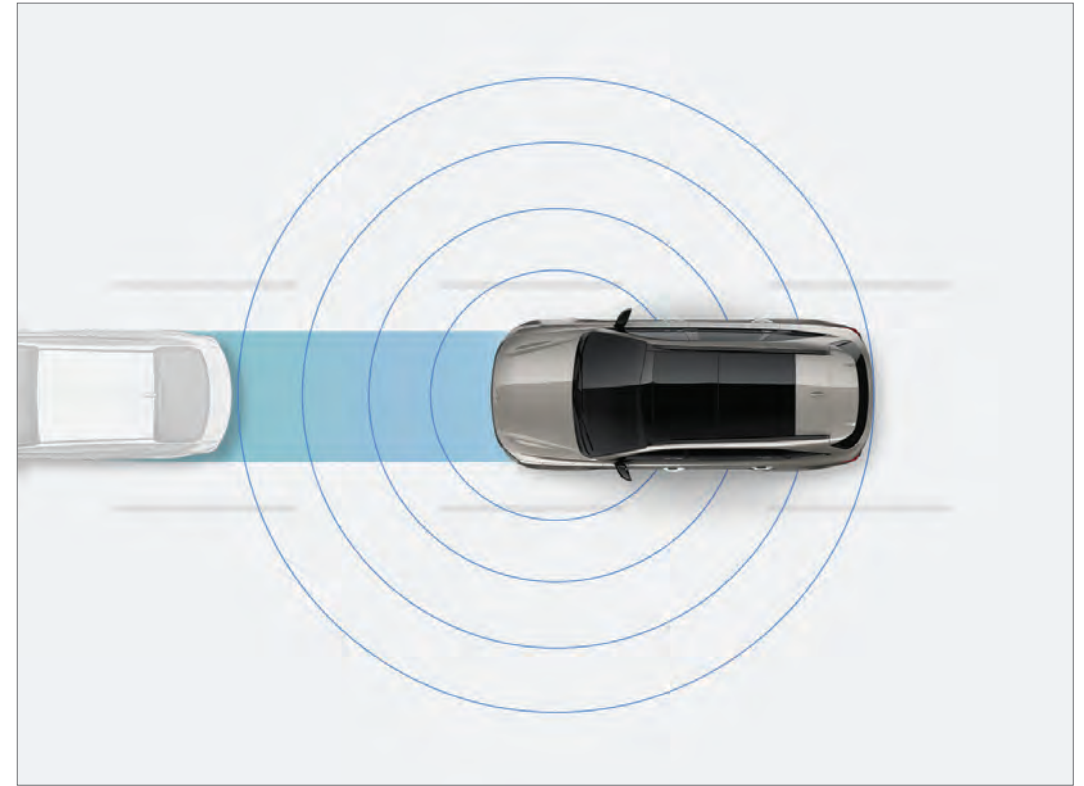

Forward Collision-Avoidance Assist (FCA) 1.5²

is designed to alert you of a potential collision with a vehicle, pedestrian or cyclist and can apply the brakes to reduce or avoid impact. Available FCA 2.0 adds a Junction Crossing function that detects potential intersection collisions; Lane-Change Side and Lane-Change Oncoming for safer lane changes; and Evasive Steering Assist to help steer you around collision situations.

Lane Keeping Assist²

detects your vehicle getting close to lane markers and can apply corrective adjustments to help prevent you from drifting into another lane.

Lane Following Assist²

uses a forward-facing camera to detect lane markers on the road and help keep you in the centre of your lane.

Parking Distance Warning Forward/Reverse²

helps make parking easier by warning you about objects you may not be able to see during low-speed parking manoeuvres.

¹ Available feature. See features page or visit kia.ca for full details.