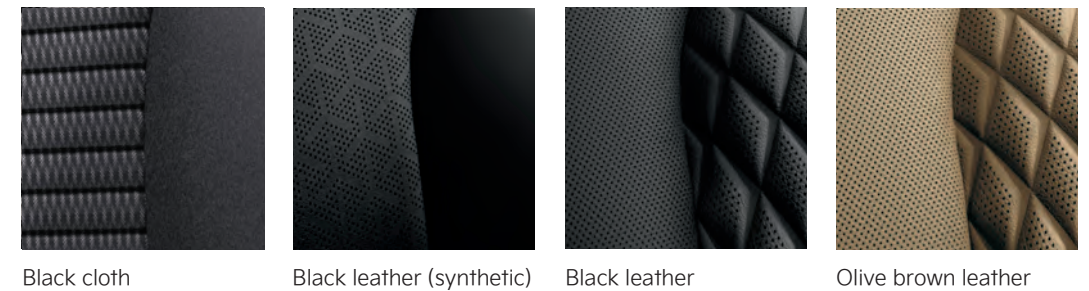

Fuel consumption

	LX	EX, X-LINE, X-LINE LIMITED, X-PRO
City / Highway (L/100km)	10.2 / 8.5	11.5 / 8.7

Please visit kia.ca for full vehicle specifications.

Exterior colours

Interior colours

*Not available with LX trim. Some seating, paint and trim configurations may be limited. Visit kia.ca for full details.